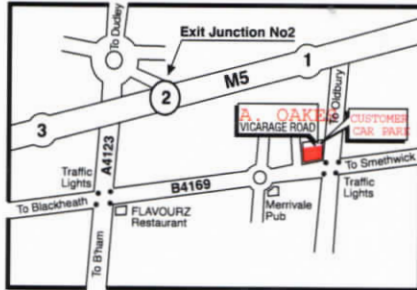

EASY PARKING

DUDLEY : Flood St. car park.
Direct access over foot bridge into Churchill Shopping Centre
OLDBURY :
We have our own free car park at the rear of the store

HOW TO FIND US :- M5 EXIT JNC 2, Turn Left towards Bham, first set of traffic lights turn Left on to B4169. Continue on road for 1 1/2 miles towards Smethwick. A.Oakes (Oldbury) is located on the Left.